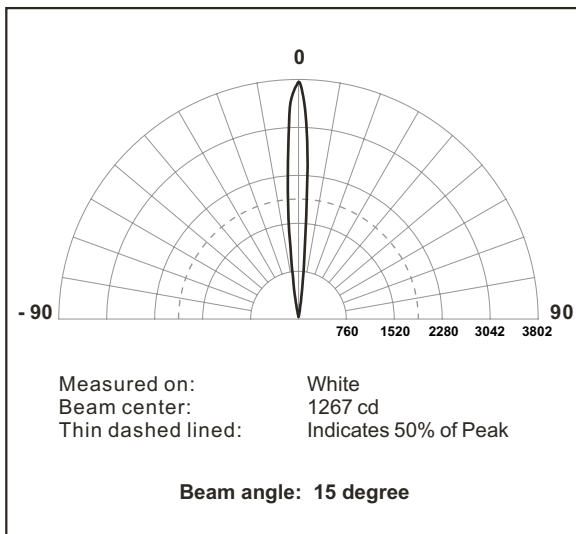

Optics: polycarbonate lens  
 Light source: 1 high power Cree LED ( Warm White, Cool White, **Red, Green, Blue**)  
 Beam angle: 15 deg  
 Light distribution: symmetric direct illumination

**ILLUMINANCE**

COLOR	1m		2m		3m		5m	
	Lux	Size (mm)	Lux	Size (mm)	Lux	Size (mm)	Lux	Size (mm)
RED	492.7	250	122	500	27.4	750	54.7	1250
GREEN	729.6	250	182	500	81	750	29.3	1250
BLUE	91	250	22.7	500	10	750	3.7	1250
WHITE	1267	250	328	500	140	750	50.7	1250

\* light pattern indicates the size at 50% of peak intensity

**LIGHT OUTPUT**

COLOR	Total (lumens)	Power(watts)	Efficacy(lm/W)
WHITE	84.6	2.7	31.35

**Full intensity in white color**

**LIGHT DISTRIBUTION**

IES file is also available

**Isolux diagram**

At 1m distance

- 3% 37.93lx
- 5% 63.2lx
- 10% 126lx
- 30% 379lx
- 50% 632lx

\*\* All rights reserved. Improvement and changes to specifications, design and all contents in this catalog, may be made at any time without prior notice.