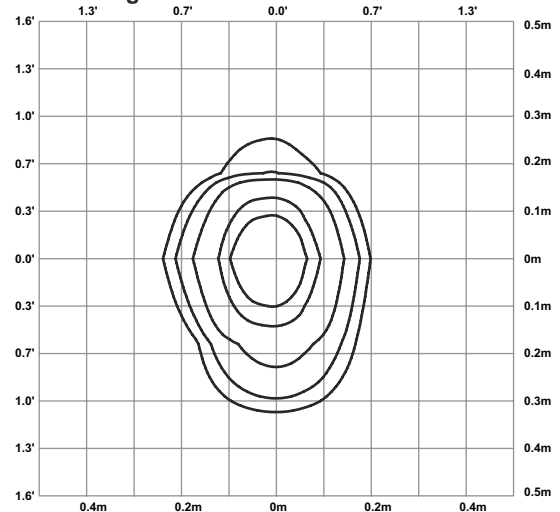

Optics: polycarbonate lens  
 Light source: 1 high power Cree LED ( Warm White, Cool White, **Red, Green, Blue**)  
 Beam angle: 15 deg  
 Light distribution: symmetric direct illumination

**ILLUMINANCE**

COLOR	1m		2m		3m		5m	
	Lux	Size (mm)	Lux	Size (mm)	Lux	Size (mm)	Lux	Size (mm)
RED	492.7	250	122	500	27.4	750	54.7	1250
GREEN	729.6	250	182	500	81	750	29.3	1250
BLUE	91	250	22.7	500	10	750	3.7	1250
WHITE	1267	250	328	500	140	750	50.7	1250

\* light pattern indicates the size at 50% of peak intensity

**LIGHT OUTPUT**

COLOR	Total (lumens)	Power(watts)	Efficacy(lm/W)
WHITE	84.6	2.7	31.35

**Full intensity in white color**

**LIGHT DISTRIBUTION**

IES file is also available

**Isolux diagram**

At 1m distance

- 3% 37.93lx
- 5% 63.2lx
- 10% 126lx
- 30% 379lx
- 50% 632lx

\*\* All rights reserved. Improvement and changes to specifications, design and all contents in this catalog, may be made at any time without prior notice.