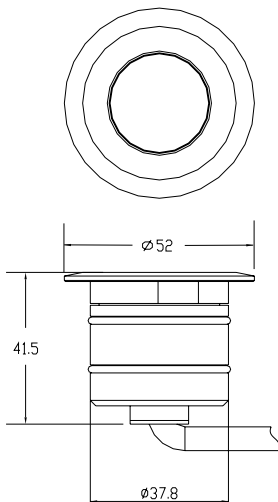

▶ SPECIFICATIONS

<b>COLOR RANGE</b>	Red/Green/Blue/Warm White/Cool White
<b>SOURCE LIFE</b>	50,000 hours under normal operating conditions
<b>LIGHT SOURCE</b>	3 Watt high power Cree LED
<b>POWER REQUIREMENT</b>	350-700mA constant current supply
<b>POWER CONSUMPTION</b>	3W Max
<b>BEAM ANGLE</b>	15 deg ( 25, 10x40 deg optional)
<b>HOUSING</b>	316 stainless steel bezel
<b>INGRESS PROTECTION RATING</b>	IP67
<b>CONNECTION</b>	2 pin connector/cable
<b>LISTING</b>	CE certified
<b>OPERATION TEMPERATURE</b>	-10 degC to +50 degC
<b>STORAGE TEMPERATURE</b>	-20 degC to +70 degC
<b>DIMENSION</b>	37.8mm(Dia) x 41.5mm(Depth)
<b>WEIGHT</b>	150g
<b>POWER AND CONTROL</b>	Ray Driver, 24V power supply

▶ PHYSICAL DIMENSIONS

▶ ORDERING CODE

INSS-3W-WW-1040-24V	Inss 3W Warm White 10x40 Deg
INSS-3W-WW-15-24V	Inss 3W Warm White 15 Deg
INSS-3W-WW-25-24V	Inss 3W Warm White 25 Deg
INSS-3W-CW-15-24V	Inss 3W Cool White 15 Deg
INSS-3W-CW-25-24V	Inss 3W Cool White 25 Deg
INSS-3W-CW-1040-24V	Inss 3W Cool White 10x40 Deg
INSS-3W-NW-15-24V	Inss 3W Neutral White 15 Deg
INSS-3W-NW-25-24V	Inss 3W Neutral White 25 Deg
INSS-3W-NW-1040-24V	Inss 3W Neutral White 10x40 Deg
INSS-1W-RED-15-24V	Inss 3W RED 15 Deg
INSS-1W-GRN-15-24V	Inss 3W Green 15 Deg
INSS-1W-BLU-15-24V	Inss 3W Blue 15 Deg

COLOR	1m		2m		3m		5m	
	Lux	Size (mm)	Lux	Size (mm)	Lux	Size (mm)	Lux	Size (mm)
RED	492.7	250	122	500	27.4	750	54.7	1250
GREEN	729.6	250	182	500	81	750	29.3	1250
BLUE	91	250	22.7	500	10	750	3.7	1250
WHITE	1267	250	328	500	140	750	50.7	1250

\* light pattern indicates the size at 50% of peak intensity

**LIGHT OUTPUT**

COLOR	Total (lumens)	Power(watts)	Efficacy(lm/W)
WHITE	84.6	2.7	31.35

**Full intensity in white color**

**LIGHT DISTRIBUTION**